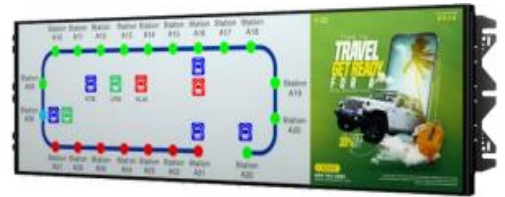

# SPD-370B

## 37" Bar Type Display

### Key Features

- IP65 (Full)
- High brightness
- Regulation Certified
- Application: Passenger Information Display  
Car Carriage Display